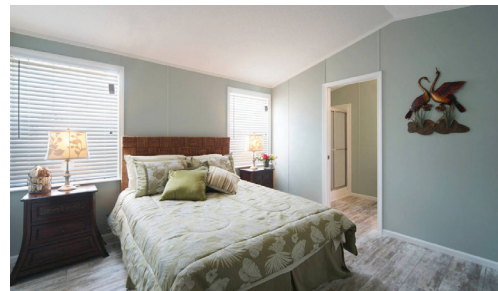

THE EGRET

2 BEDROOM / 2 BATH

859 sq. ft.

15' 4" x 56'

EGRET MODEL OPTIONS*

KITCHEN

- America's Kitchen Appliance Package - \$1,355
 - 21 Cu. Ft. ENERGY STAR Top Mount Refrigerator with Icemaker
 - Self-Cleaning Range with Ceramic Glass Top
 - ENERGY STAR® Standard Tub Dishwasher
 - SPACEMAKER® Microwave
- Rustic Alder Cabinets - \$300
- Single Lever Chrome Faucet - \$85
- Stainless Steel Sink - \$40
- Pewter Curved Track Lighting - \$200

DINING ROOM

- Credenza with Cabinets Overhead, Full Extension Drawers - \$450

HALL BATHROOM

- China Sink - \$65
- Linen Cabinet Over Commode - \$95
- Elongated Commode - \$70

MASTER BATHROOM

- China Sink - \$65
- Elongated Commode - \$70
- Pocket Door - \$200

COLOR* SELECTIONS

PAINT

KITCHEN, LIVING, DINING, BEDROOMS & BONUS ROOM: Modest White
BATHS: Olympus White

APPLIANCES

Black

TILE BACKSPLASH

KITCHEN: Ivory Gouges
HALL BATH: Smoke
MASTER BATH: White

COUNTERTOPS